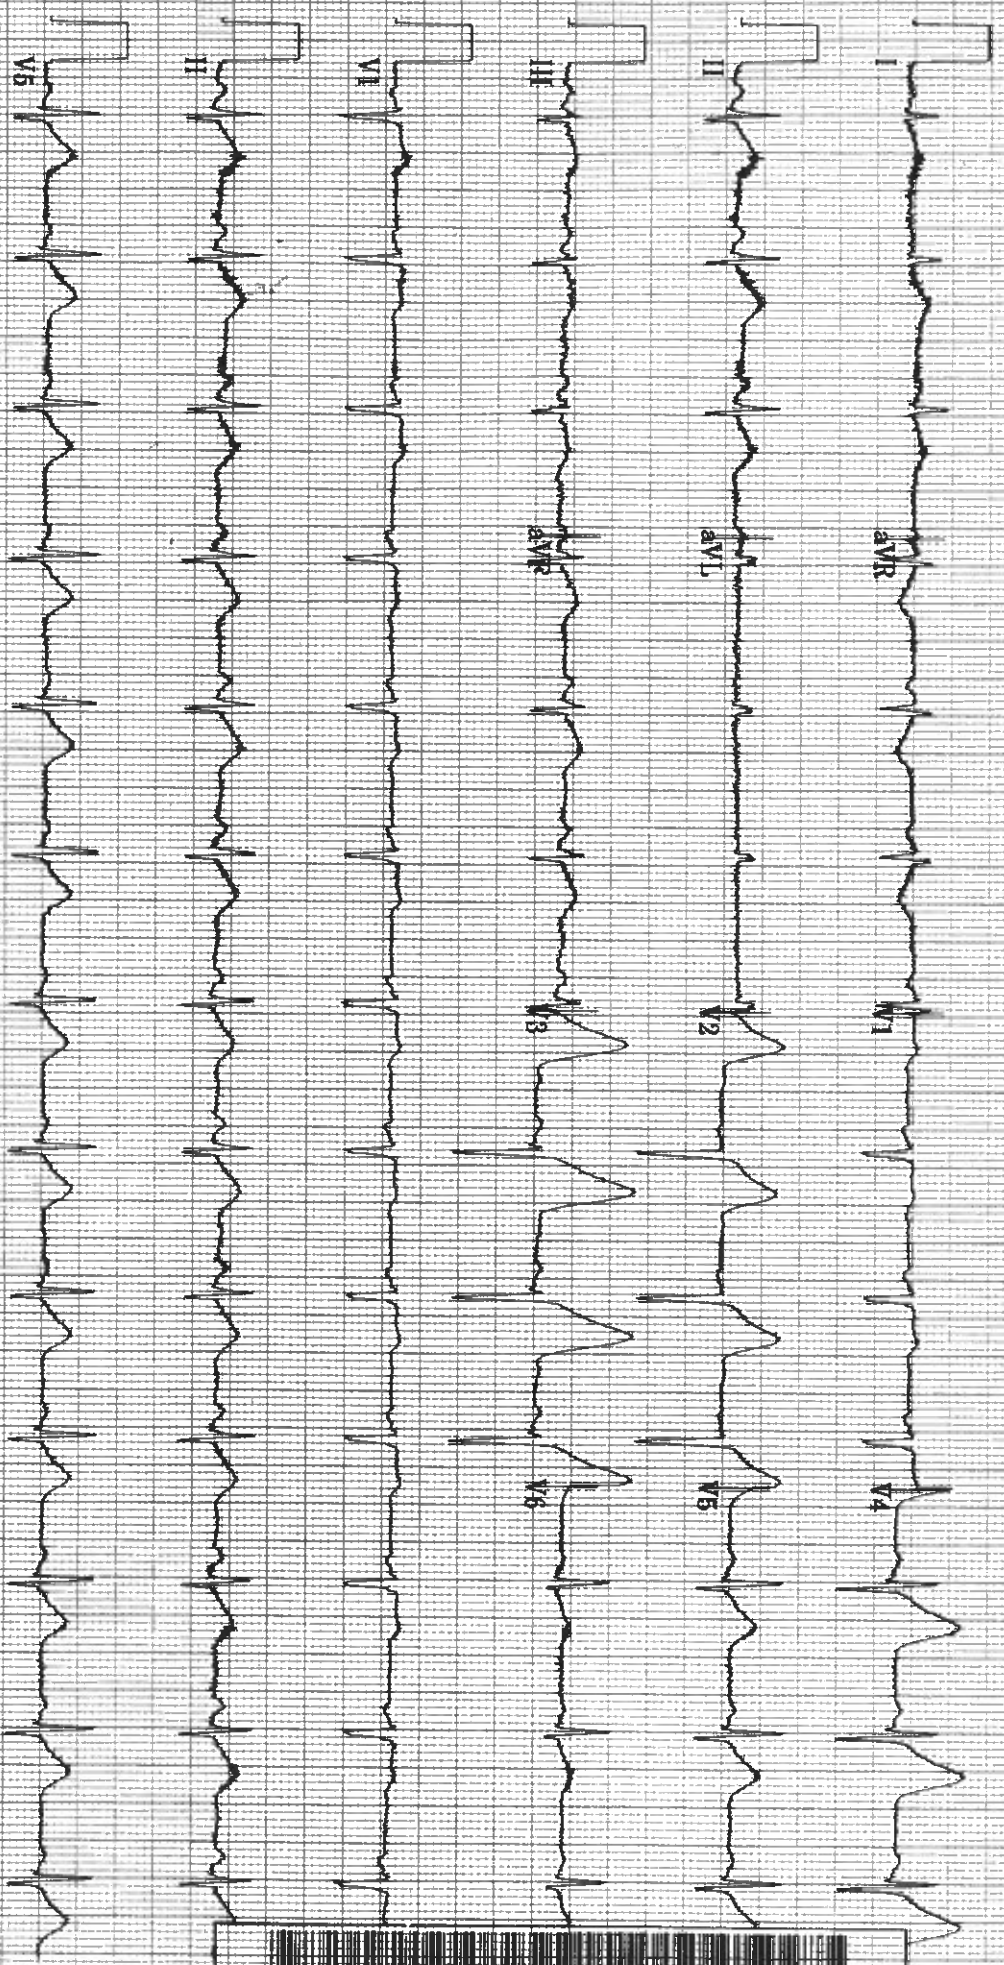

Technician: NS
Test ind: CP

P-R-T axes 69 -6 64

Handwritten signature

Unconfirmed

150 Hz 25.0 mm/s 10.0 mm/mV

4 by 2.5s + 3 rhythm 1ds

MAC55 0108

12SL™ 1241

COVIDIEN Kendall

Printed in USA

2366